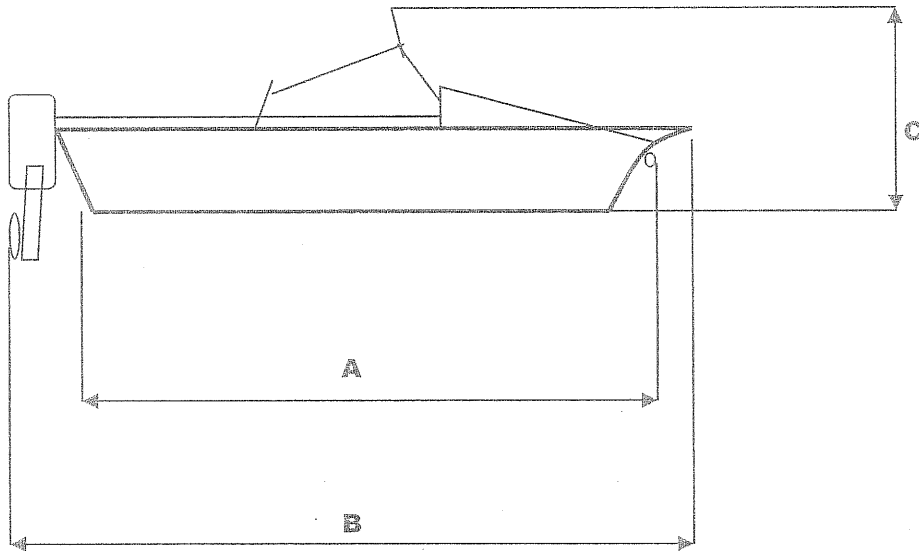

Rocket International, Inc.
2360 Crystal Road
Ft. Myers, FL 33907
(239) 275-0880 - Fax. (2390-275-5409)

Pin Tongue Measurement Guide

Measurements	
A. Transom to Bow Eye:	_____
B. Bow to Stern (Total Length):	_____
C. Height (If height is restricted):	_____
D. Garage Length:	_____
E. Garage Door Height:	_____

Note: Pin tongue will not be guaranteed unless required measurements are provided.

NAME

ADDRESS

CITY STATE ZIP

PHONE