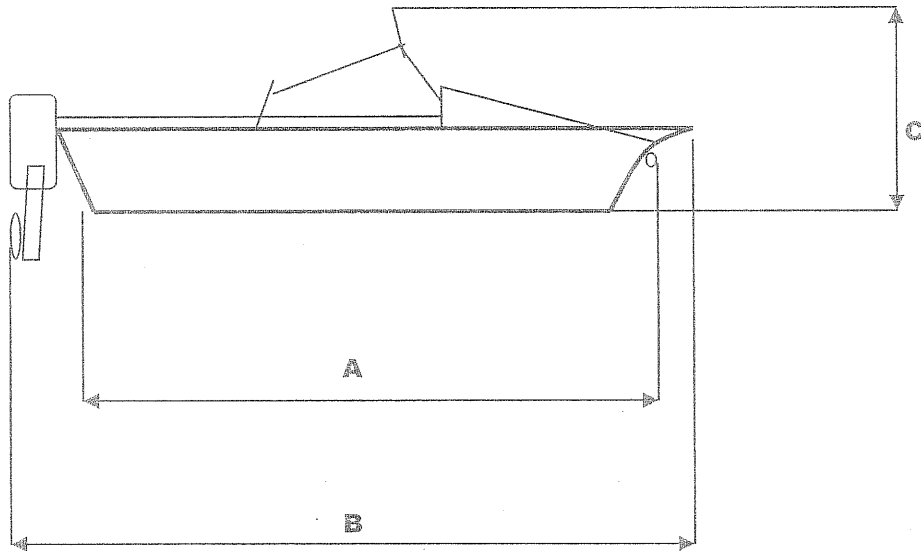

**Rocket International, Inc.**  
**2360 Crystal Road**  
**Ft. Myers, FL 33907**  
**(239) 275-0880 - Fax. (2390-275-5409)**

**Pin Tongue Measurement Guide**

Measurements	
A. Transom to Bow Eye:	_____
B. Bow to Stern (Total Length):	_____
C. Height (If height is restricted):	_____
D. Garage Length:	_____
E. Garage Door Height:	_____

**Note: Pin tongue will not be guaranteed unless required measurements are provided.**